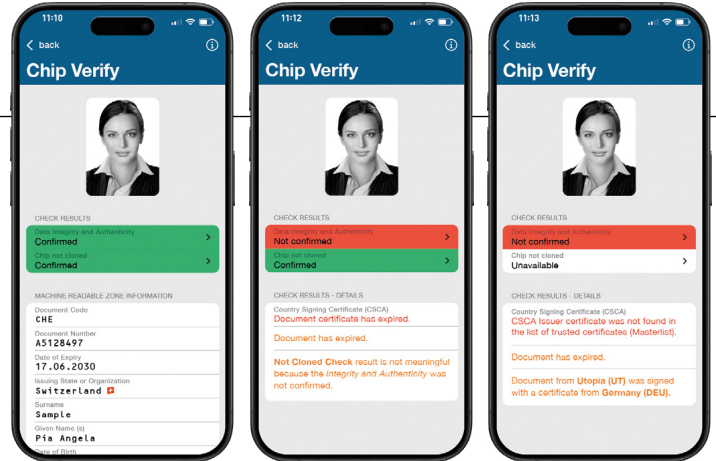

CHIP VERIFY

Checking Electronic Travel Documents With Your Mobile Phone

CHIP VERIFY -  anytime,  anyplace,  anyconnection

About CHIP VERIFY

CHIP VERIFY is a state-of-the-art solution for the verification of identity documents. The technology seamlessly communicates with virtually all electronic, i.e. chip-equipped, travel documents, verifying their authenticity and integrity and uncovering cloned

documents. It not only displays the photo of the ID holder, but also the personalization stored in the chip, thus ensuring maximum security during identity checks.

How CHIP VERIFY Works

The CHIP VERIFY technology carries out a standardized document check in accordance with ICAO 9303 and can check identity documents from over 100 countries. It supports police forces in particular, but also border control officers or security services. CHIP VERIFY enables fast and reliable verification of electronic ID documents for their authenticity, issuer and possible manipulations. The solution can be installed as an app on existing work phones – no additional devices are needed. The mobile phone's NFC antenna communicates with the chip of the ID document in question.

Valid Swiss passport showing the personal information read from the chip.

Expired Swiss passport with detailed examination results.

Complete forgery "UTOPIA" passport with detailed examination results.

How You Benefit From CHIP VERIFY

CHIP VERIFY enables the user to interpret test results beyond any doubt without having to rely on in-depth technical knowledge. This facilitates the identification of irregularities and supports police forces and other users in making quick decisions. Existing work phones can be optimally used – no additional tools are