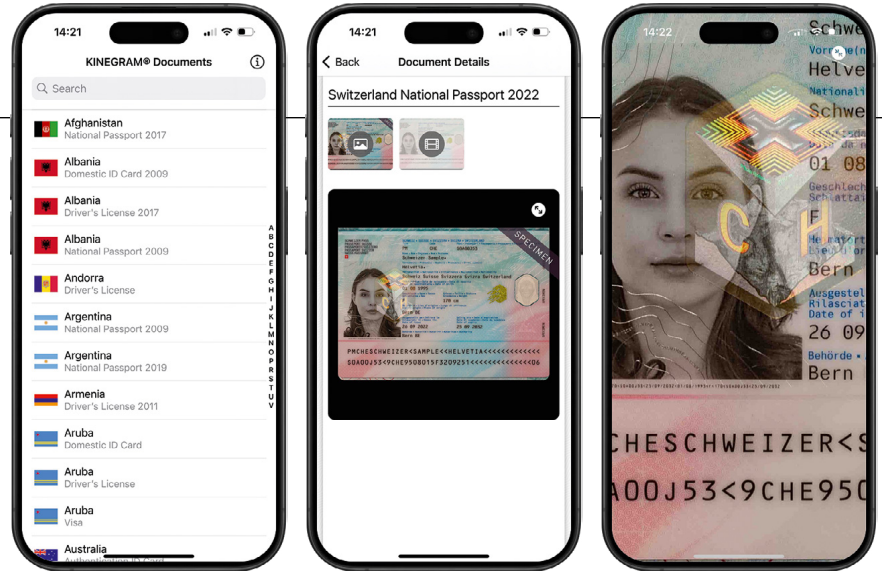

# DOC LIBRARY

Digital Reference Library for ID Checks With Mobile Phones

# About DOC LIBRARY

DOC LIBRARY contains high-resolution reference images and videos of ID cards, passports, visas and driver's licenses to support the mobile phone-based verification of these

documents. It consists of a document server and an associated app, which can be used to access electronic sample documents at any time.

## How DOC LIBRARY Works

With DOC LIBRARY, law enforcement personnel, border control officers or private security services can obtain comprehensive information about the main security elements of an unknown ID document. The high-resolution media also support police officers and other specialist personnel in checking ID documents. In addition, details of the personalization, further security elements as well as tactile print or design elements can be compared with the document in question. This enables making quick decisions as to whether a document is authentic or needs to be checked further, for example by way of forensic means.

materials even in remote areas without a permanent internet connection. Like all police apps from OVD Kinegram, DOC LIBRARY can be seamlessly integrated into existing apps and does not require any connections to third-party systems outside the police network.